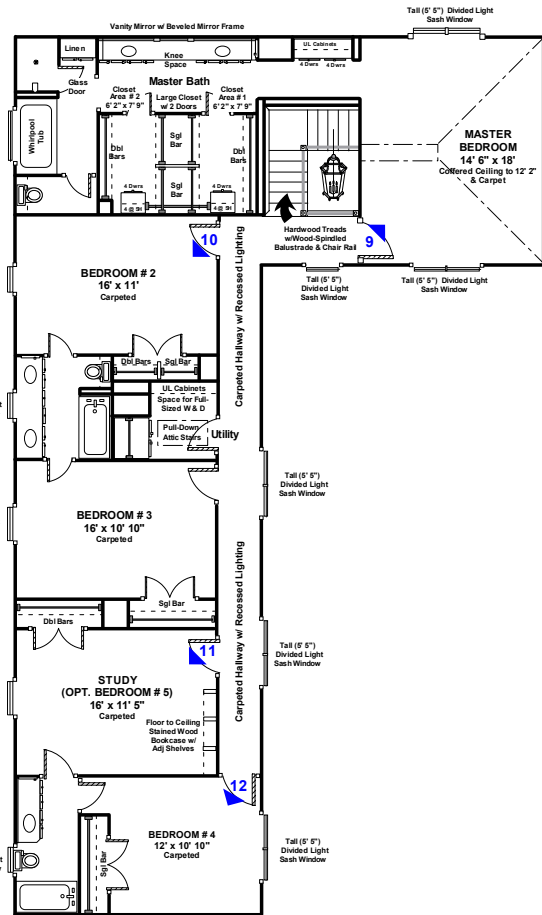

6409 VIRGINIA COURT

7' Wood Privacy Fence Encloses Flagstone Terrace with Bubbling Fountain

Wall-Mounted Fountain

8' Brick Wall

Wall-Mounted Fountain

8' Brick Wall

SMARTePLANS

© 2012 SMARTePLANS

US Patent (s) 7,733, 351B1 & 8,010,906B1