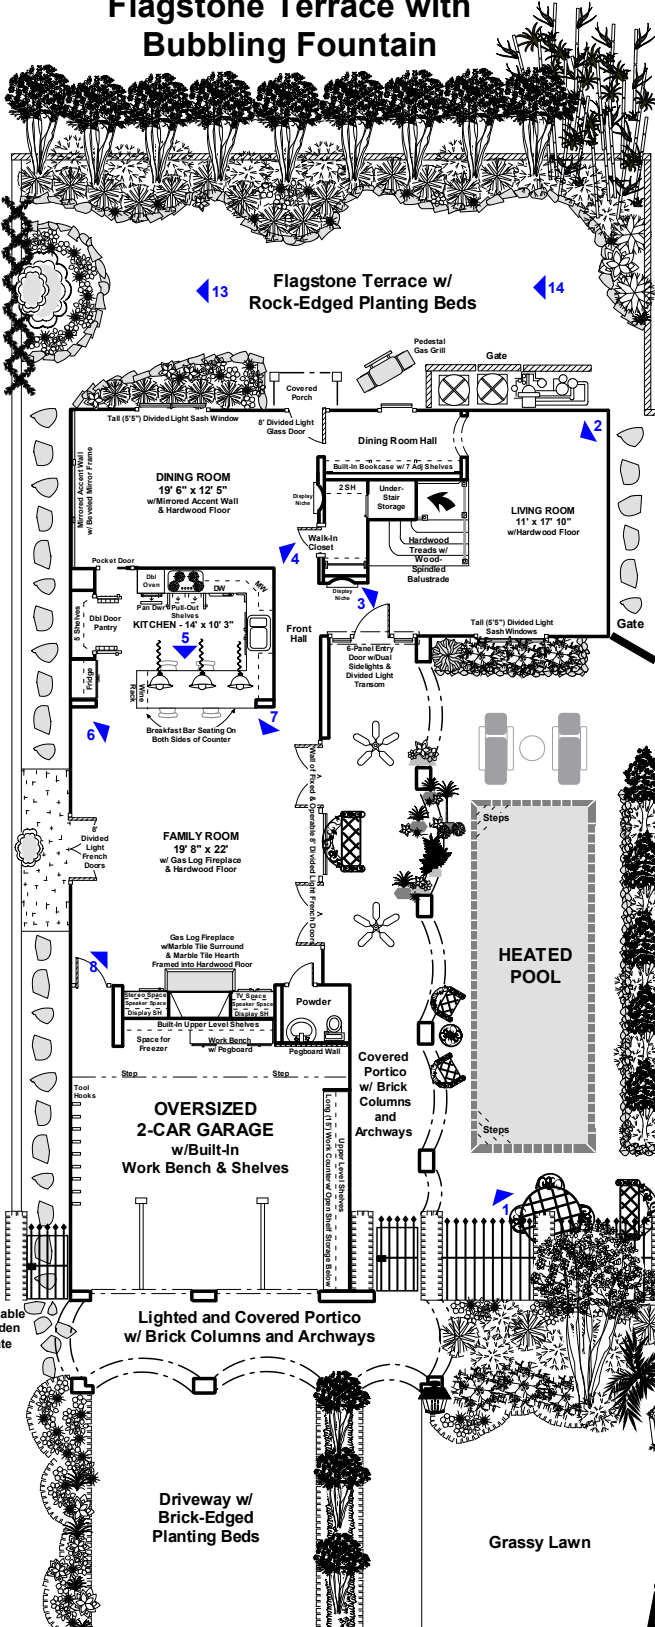

6409 VIRGINIA COURT

7' Wood Privacy Fence Encloses Flagstone Terrace with Bubbling Fountain

Wall-Mounted Fountain

8' Brick Wall

Wall-Mounted Fountain

8' Brick Wall

SMARTePLANS

© 2012 SMARTePLANS

US Patent (s) 7,733, 351B1 & 8,010,906B1