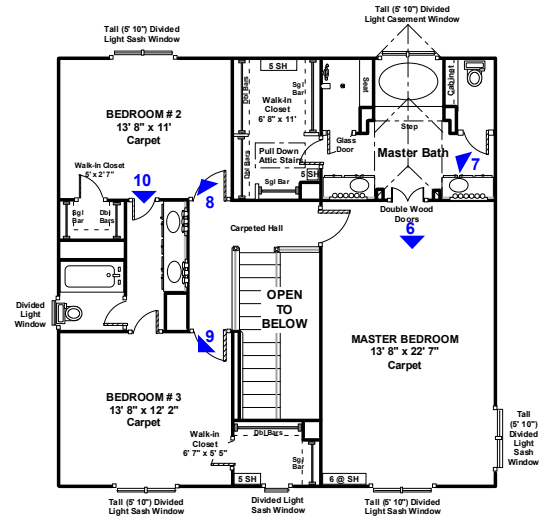

4205 SOUTHWESTERN - WEST UNIVERSITY

7'+ WOOD PRIVACY FENCE ENCLOSES LUSHLY LANDSCAPED REAR YARD

SECOND FLOOR

SMARTePLANS

© 2012 SMARTePLANS

US Patent (s) 7,733, 351B1 & 8,010,906B1