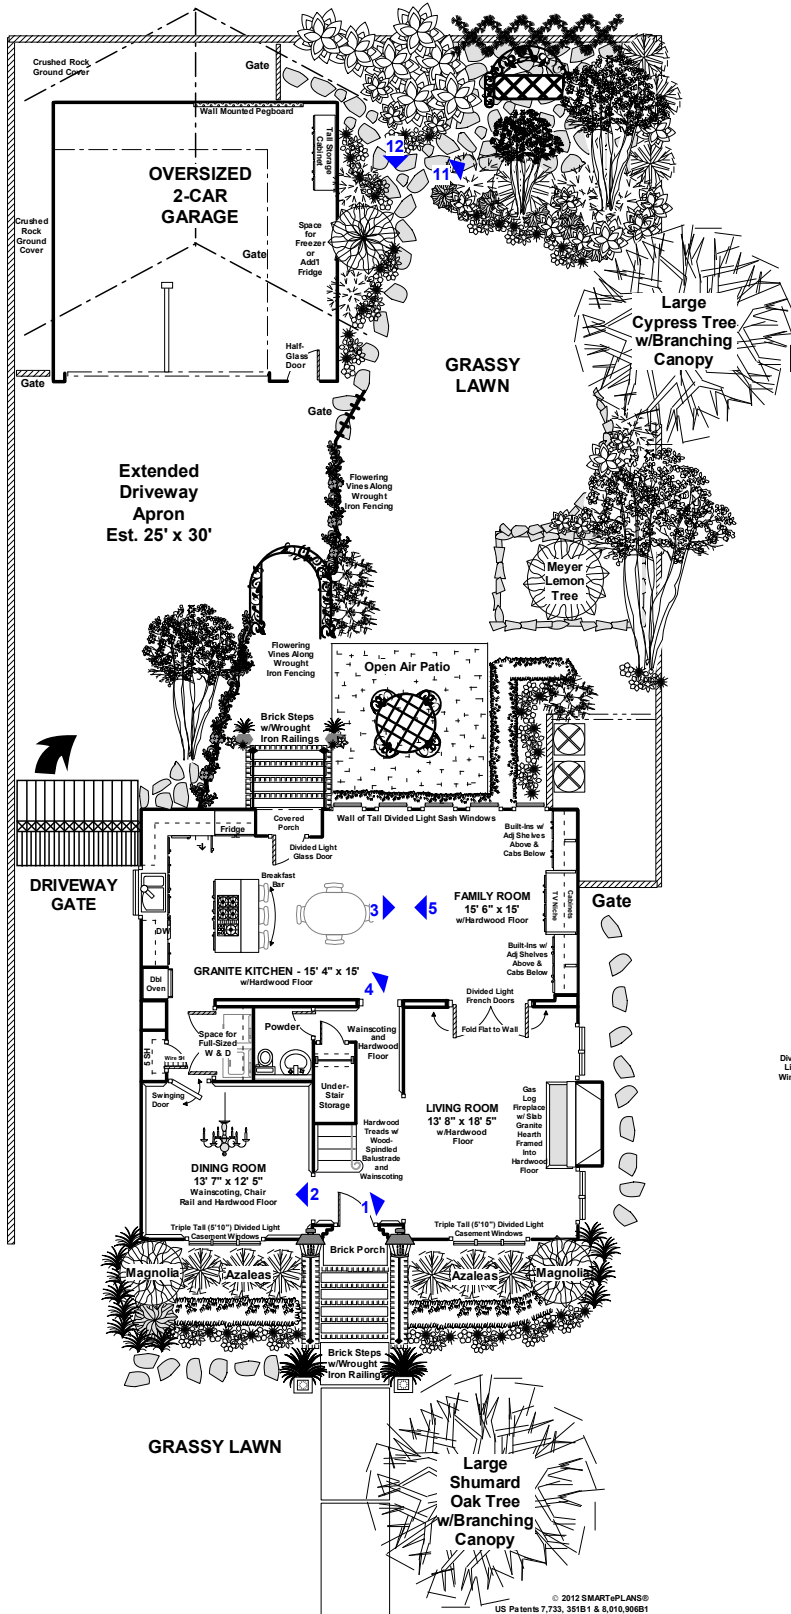

4205 SOUTHWESTERN - WEST UNIVERSITY

7'+ WOOD PRIVACY FENCE ENCLOSES LUSHLY LANDSCAPED REAR YARD

SECOND FLOOR

SMARTePLANS

© 2012 SMARTePLANS

US Patent (s) 7,733, 351B1 & 8,010,906B1