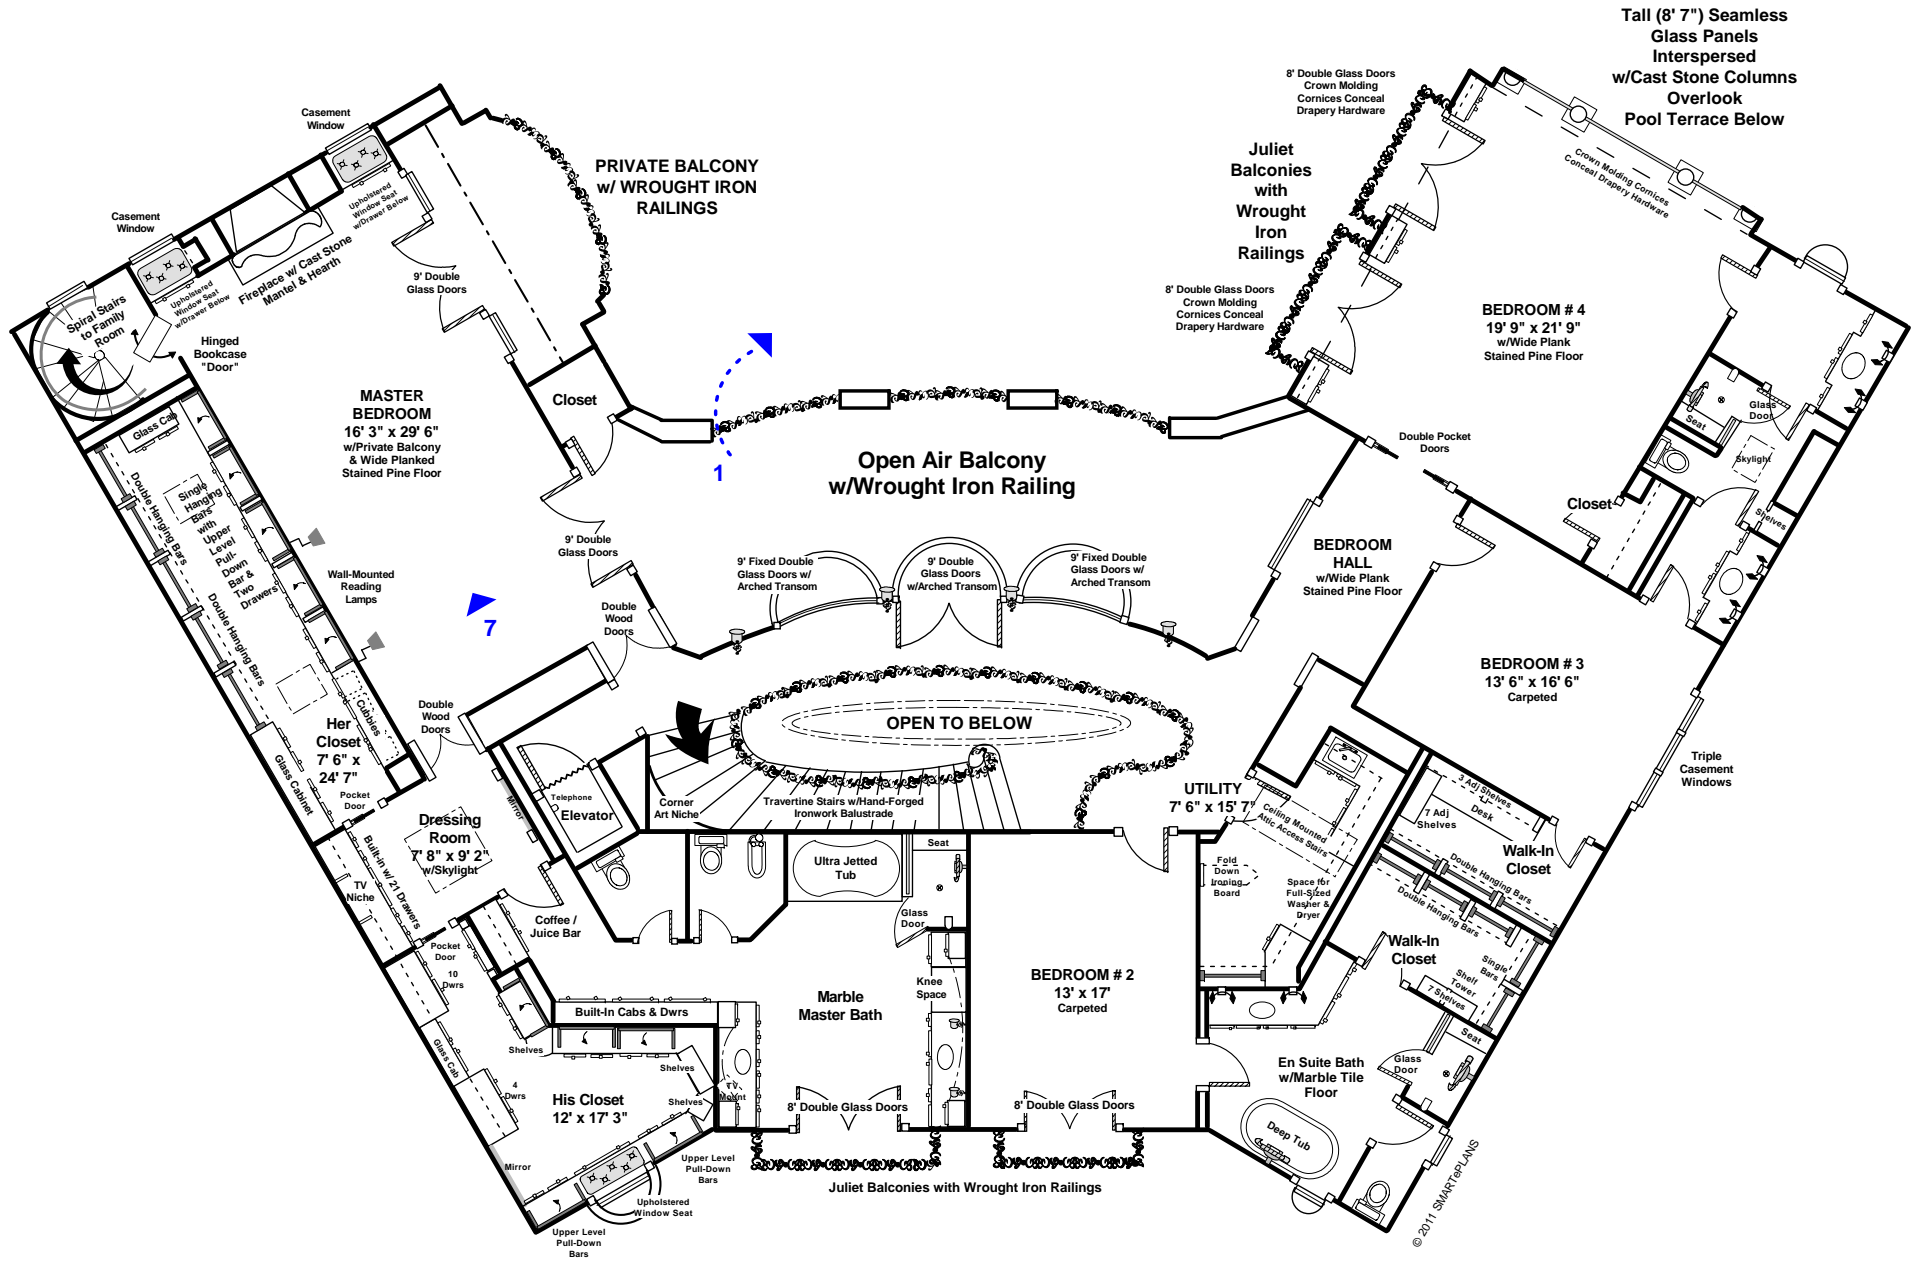

10 RAINS WAY

Tall (8' 7") Seamless Glass Panels Interspersed w/Cast Stone Columns Overlook Pool Terrace Below