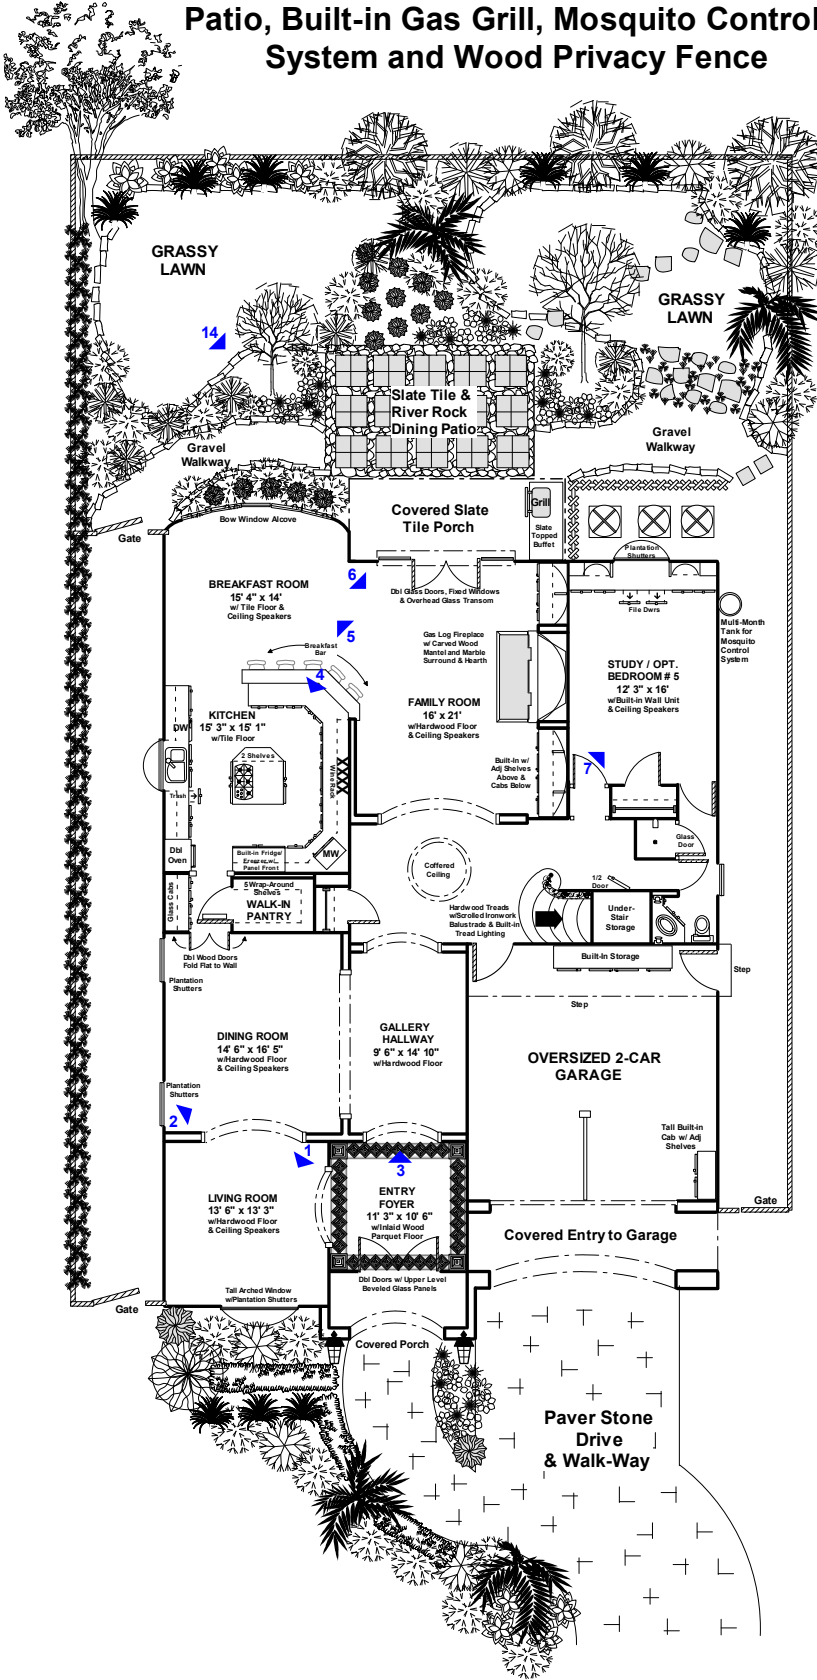

3770 GEORGETOWN - WEST UNIVERSITY

Landscaped Rear Yard with Covered Slate Patio, Built-in Gas Grill, Mosquito Control System and Wood Privacy Fence

SECOND FLOOR

SMARTePLANS

© 2008 SMARTePLANS