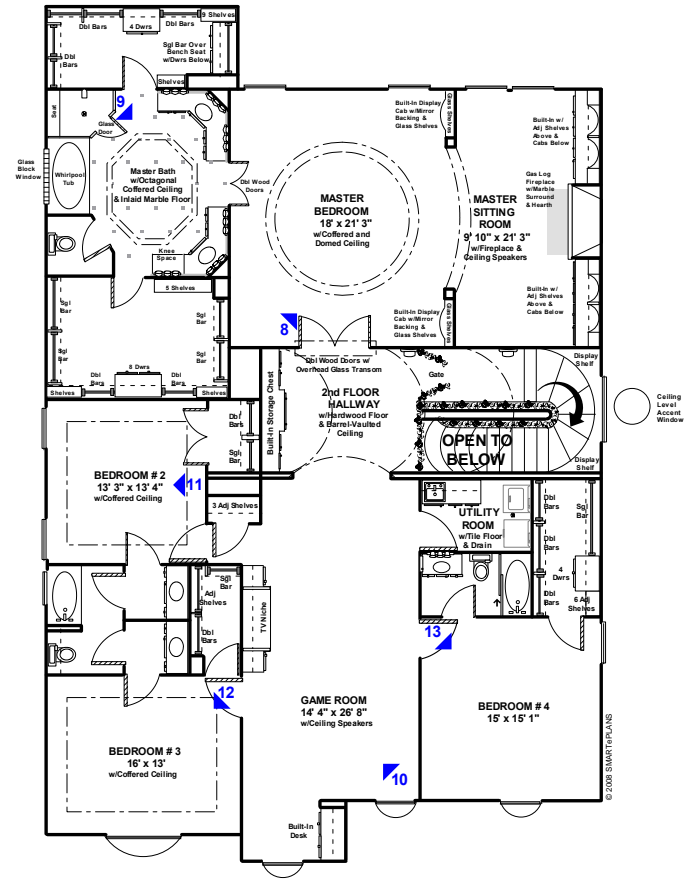

3770 GEORGETOWN - WEST UNIVERSITY

Landscaped Rear Yard with Covered Slate Patio, Built-in Gas Grill, Mosquito Control System and Wood Privacy Fence

SECOND FLOOR

SMARTePLANS

© 2008 SMARTePLANS