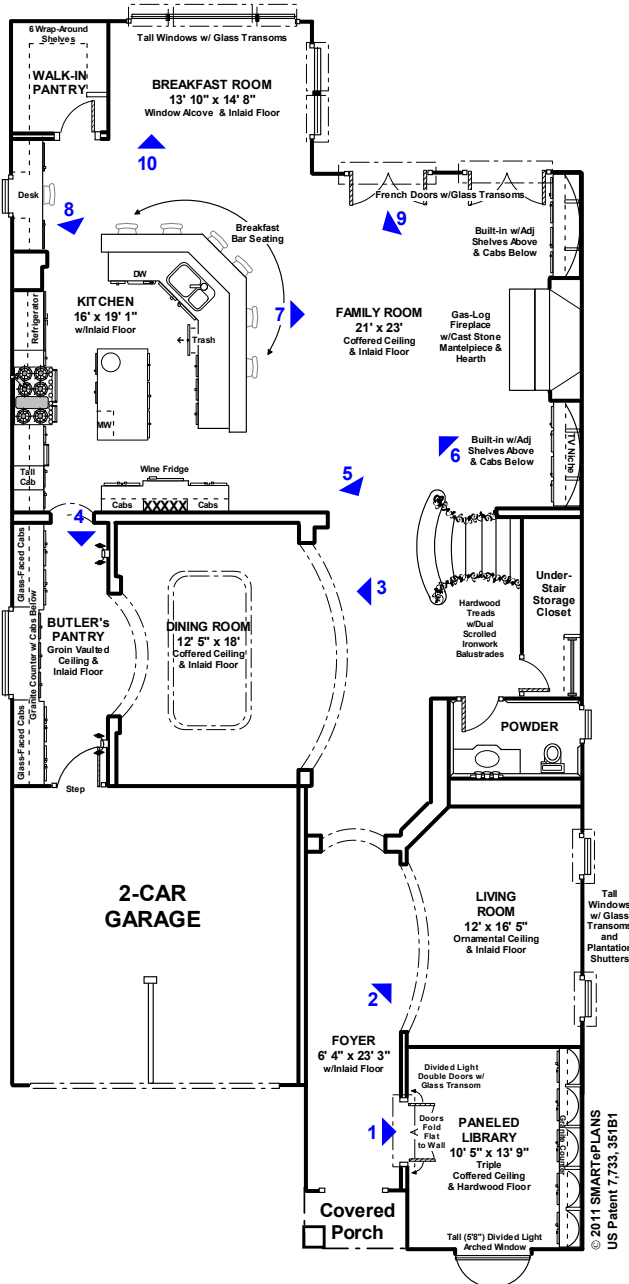

3306 AMHERST - WEST UNIVERSITY

14

13

FIRST FLOOR